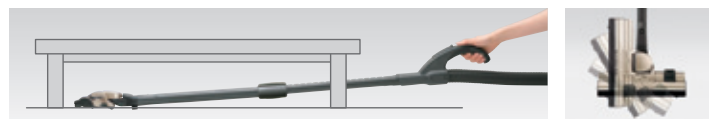

Pail Can Type Features

New Made in Japan Model

This "Made in Japan" model assures high durability and keeping life cleaner by powerfully removing dust and particles from your home.

A break-through product that gives innovative new design that attracts and makes cleaning more fun than ever.

High Power

The highest (max.) input wattage of new BR series models is 2300W. High suction power vacuum cleaners mean cleaner rooms.

Stronger Body

With newly added ribs, the can is 18%* stronger in the 21L models, and 15%** stronger in the 18L model

*Applies to CV-980BRJ, CV-970BR and CV-960BR.

**Applies to CV-950BR.

Calculated by Hitachi

Multi Angle Head and Flat Mechanism

Hitachi's unique suction head let's you clean hard to reach areas.

*:Applies to CV-980BRJ, CV-970BR

Available in Big Capacity ~ Small Capacity

The biggest model in the lineup is 21L. For your benefit, more compact sizes are available. The most compact model is 12L.

Extra Smooth Mobility

Big 160mm diameter wheels make it easier to move during cleaning.

Pail Can Type

Powerful Motor (1600-2300W) for Higher Suction
Extra Large Dust Capacity

New Model is 18%* stronger with newly added ribs.

*Applies to the CV-970BR and CV-960BR and compared with CV-970BK
Calculated by Hitachi

CV-980BRJ Made in Japan

- Powerful 2300W (Max.) motor
- Multi Angle Head
- Grip handle
- Extra large 21-liter dust capacity with dust indicator
- Strong metal body
- Telescopic pipe and hose stand
- Cloth filter
- On board tool storage
- Blower function